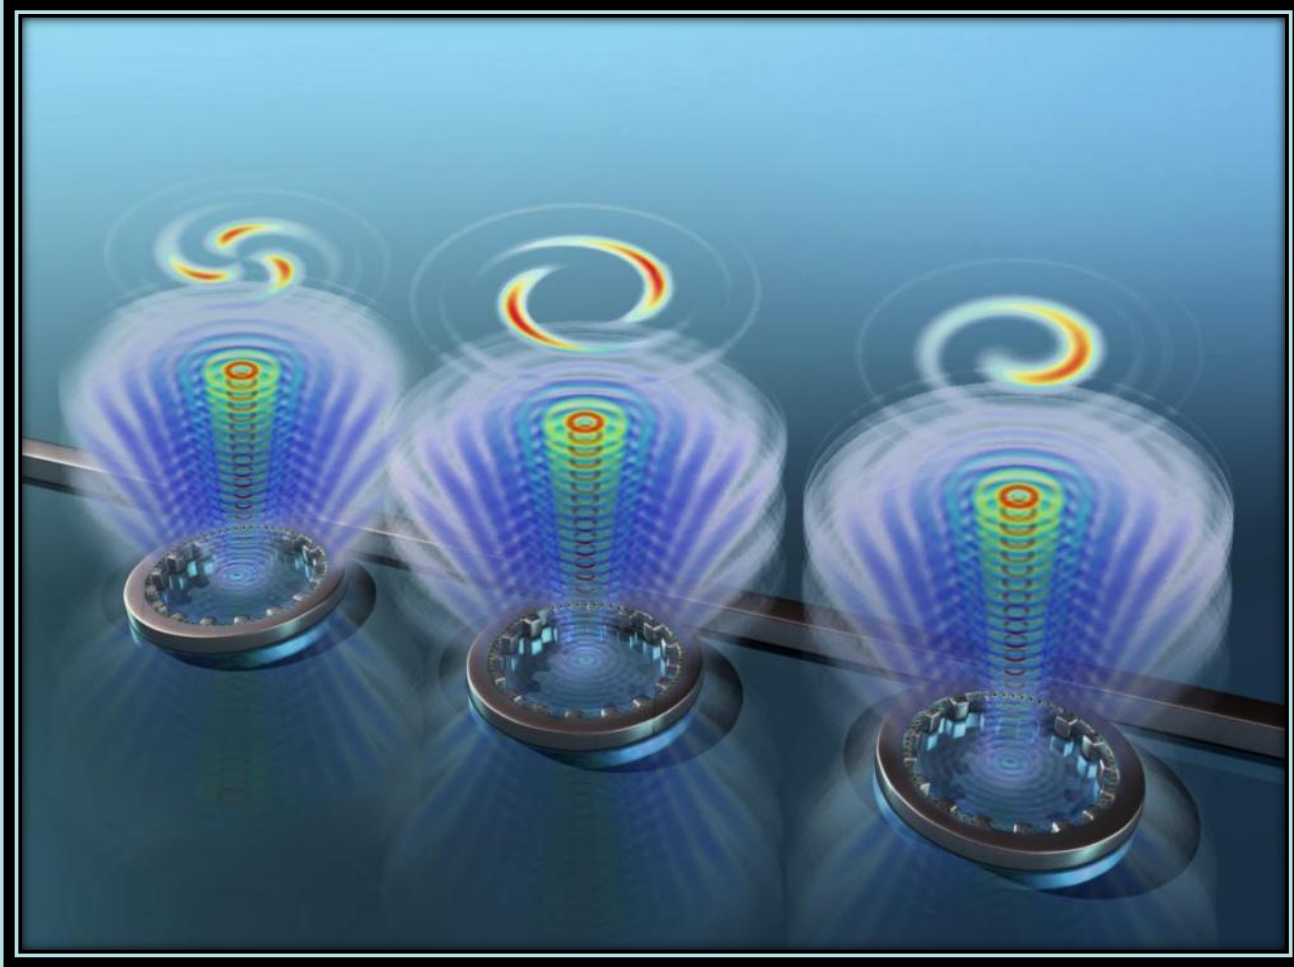

# Holographic Technology

**The Andromeda Council and other ET Federations have holographic technology that can replicate furniture, living spaces, food, ships, body parts, etc.**

**This technology can create virtually anything that is needed for human life and daily living needs on ships and planets.**

**In this image there is a holographic projector that is creating a living computer intelligence that is sentient and capable of thinking and interacting with human beings.**

# Holographic Technology

The holographic technology uses natural source energy from the universe to create various things that are made in the replicators like say for example instead of using electricity to power the replicators the vibrational energy fields created by the cosmic web, or a sun power the replicators. As well there are holographic emitters that can create different environments in a space setting like a jungle, oceans, forests, etc. that are living environments for people to inhabit on space ships and biosphere planetoids traveling out in space. Even living animals can be genetically replicated.