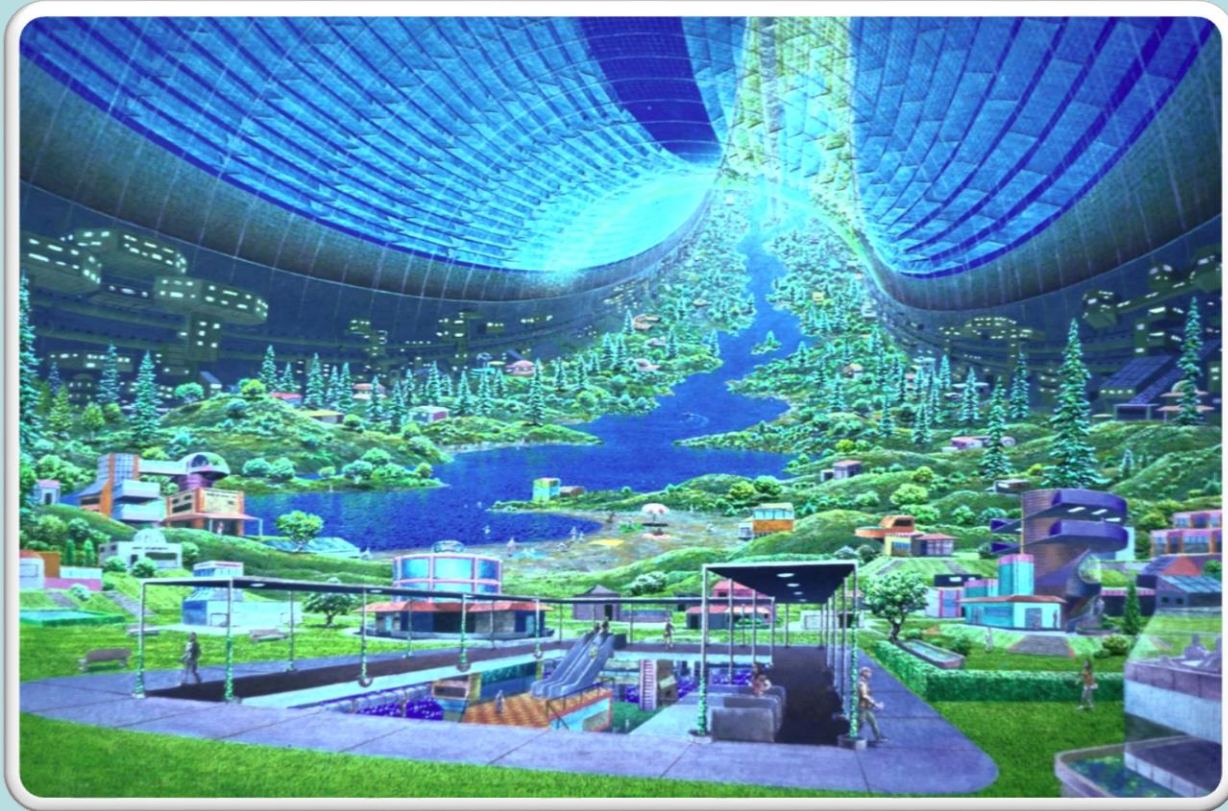

Space Stations of the Future

Green spaces with forests and hydroponics gardens on the space station. There are homes located between the green spaces.