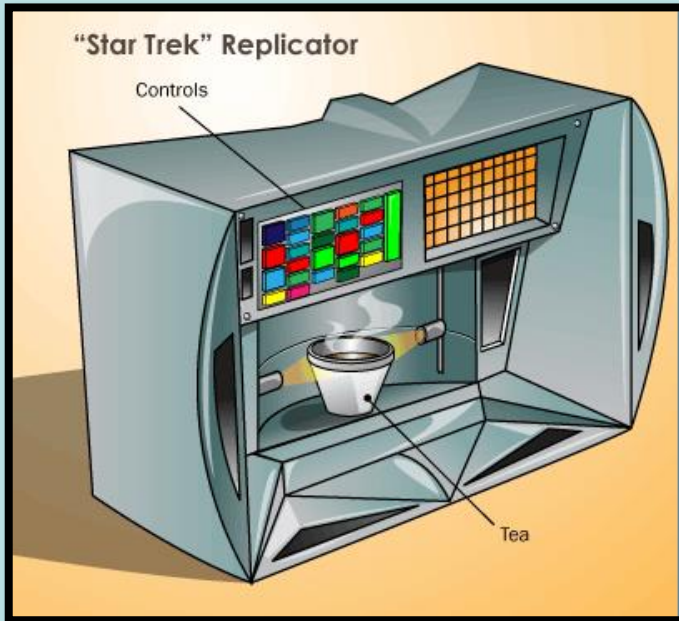

Food Replicators

Food Replicators can make virtually any types of foods and beverages, the recipes are programmed into the replicators data modules and then the food or drinks are materialized in the replicator. The replicators can make foods that are gluten free, GMO free, without an additives and there is no toxins in the foods or drinks as they are all organic.